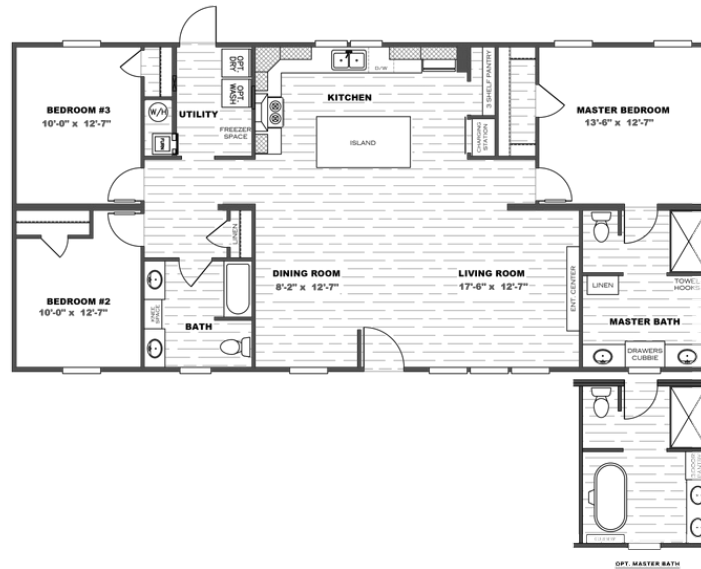

## ISLAND BREEZE Model number: 34MVP28563AH18

**3 beds • 2 baths • 1568 sq.ft. • 28' width • 56' depth**

Our home building facilities invest in continuous product and process improvements. Plans, dimensions, features, materials, specifications and availability are subject to change without notice or obligation. Renderings and floor plans are representative likenesses of our homes and may differ from the actual homes. We invite you to tour a Home Center near you and inspect the highest value in quality housing available or call (423) 843-2111 to speak with a Home Consultant. Copyright 2017, CMH. All rights reserved.