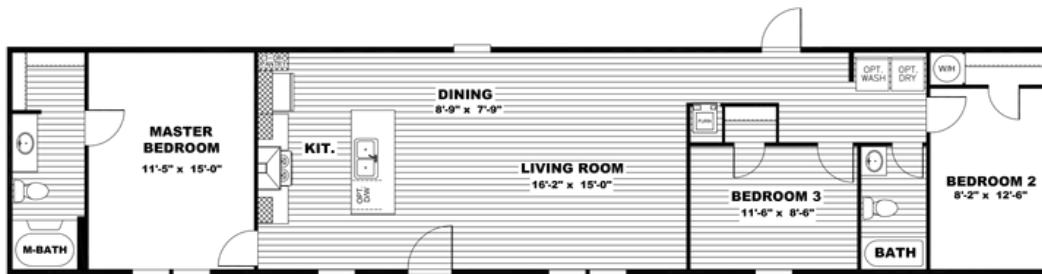

THE BREEZE

Model #: 55P16723A
Drawing #:
22-115044
16' x 72' The Breeze

THE BREEZE

Model number: 22SSP16723AH19

3 beds • 2 baths • 1152 sq.ft. • 16' width • 72' depth

Our home building facilities invest in continuous product and process improvements. Plans, dimensions, features, materials, specifications and availability are subject to change without notice or obligation. Renderings and floor plans are representative likenesses of our homes and may differ from the actual homes. We invite you to tour a Home Center near you and inspect the highest value in quality housing available or call (423) 843-2111 to speak with a Home Consultant. Copyright 2017, CMH. All rights reserved.

<https://www.claytonhomeshixson.com>

CLAYTON HOMES-HIXSON

620 BOY SCOUT RD
HIXSON, TN 37343

Monday - Thursday: 9am to 6pm
Friday: 9am to 6pm
Saturday: 9am to 5pm
Sunday: Closed

(423) 843-2111