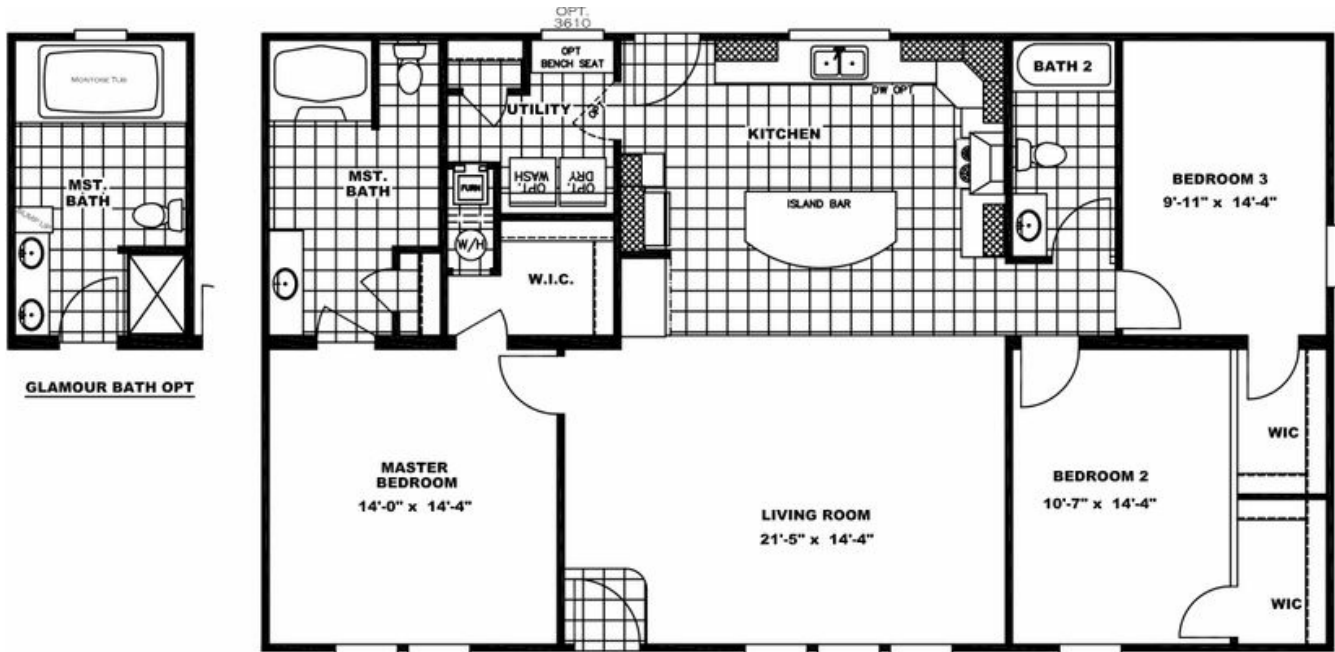

PRAIRIE HOUSE Model number: 25CMB32523AH18

3 beds • 2 baths • 1664 sq.ft. • 32' width • 52' depth

Our home building facilities invest in continuous product and process improvements. Plans, dimensions, features, materials, specifications and availability are subject to change without notice or obligation. Renderings and floor plans are representative likenesses of our homes and may differ from the actual homes. We invite you to tour a Home Center near you and inspect the highest value in quality housing available or call (423) 843-2111 to speak with a Home Consultant. Copyright 2017, CMH. All rights reserved.

<https://www.claytonhomeshixson.com>

CLAYTON HOMES-HIXSON

620 BOY SCOUT RD
HIXSON, TN 37343

Monday - Thursday: 9am to 6pm
Friday: 9am to 6pm
Saturday: 9am to 5pm
Sunday: Closed

(423) 843-2111