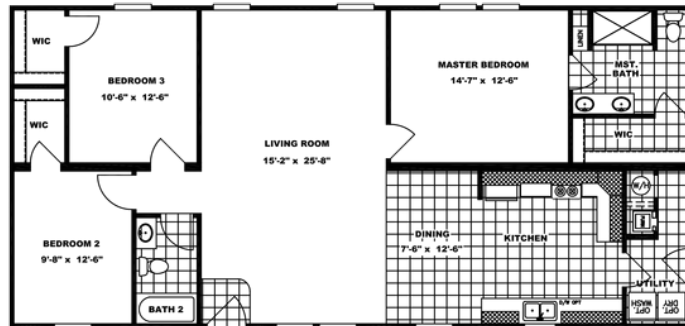

# CLASSIC 56G

**CLASSIC 56G** Model number:  
**3 beds • 2 baths • 1568 sq.ft. • 28' width • 56' depth**

Our home building facilities invest in continuous product and process improvements. Plans, dimensions, features, materials, specifications and availability are subject to change without notice or obligation. Renderings and floor plans are representative likenesses of our homes and may differ from the actual homes. We invite you to tour a Home Center near you and inspect the highest value in quality housing available or call (423) 843-2111 to speak with a Home Consultant. Copyright 2017, CMH. All rights reserved.

# CLASSIC 56G

Model #: CLA28563G  
Drawing #:  
25M139

## CLASSIC 56G Model number:

**3 beds • 2 baths • 1568 sq.ft. • 28' width • 56' depth**

Our home building facilities invest in continuous product and process improvements. Plans, dimensions, features, materials, specifications and availability are subject to change without notice or obligation. Renderings and floor plans are representative likenesses of our homes and may differ from the actual homes. We invite you to tour a Home Center near you and inspect the highest value in quality housing available or call (423) 843-2111 to speak with a Home Consultant. Copyright 2017, CMH. All rights reserved.