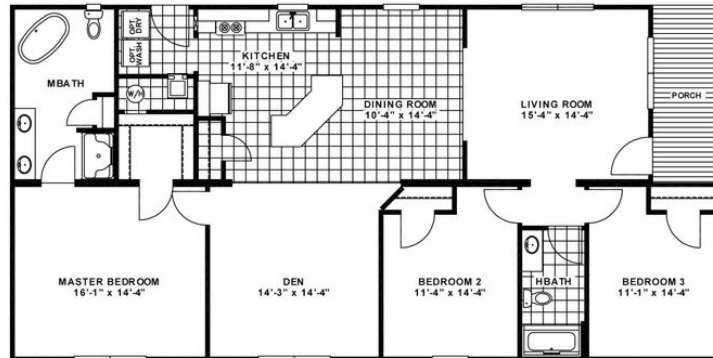

## THE RIDGE VIEW

### THE RIDGE VIEW Model number:

**3 beds • 2 baths • 1710 sq.ft. • 32' width • 60' depth**

Our home building facilities invest in continuous product and process improvements. Plans, dimensions, features, materials, specifications and availability are subject to change without notice or obligation. Renderings and floor plans are representative likenesses of our homes and may differ from the actual homes. We invite you to tour a Home Center near you and inspect the highest value in quality housing available or call (423) 843-2111 to speak with a Home Consultant. Copyright 2017, CMH. All rights reserved.