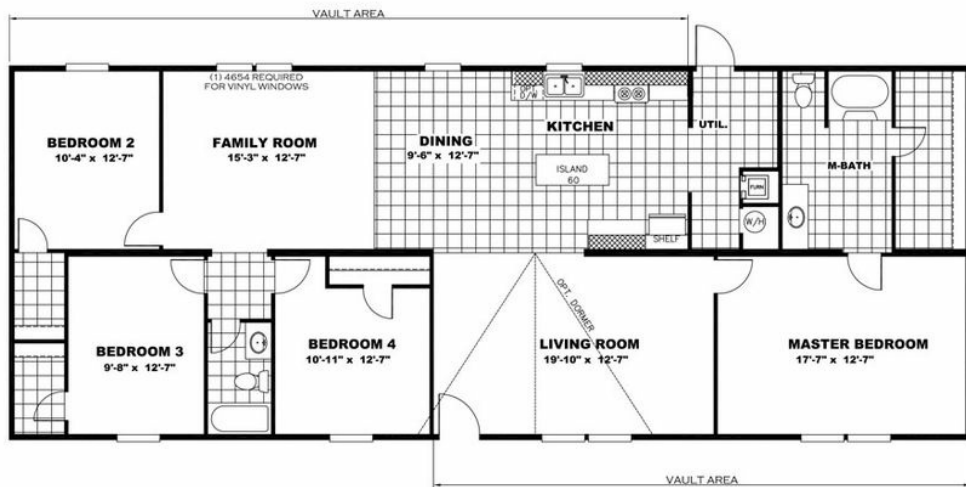

PRIDE Model number:

4 beds • 2 baths • 1791 sq.ft. • 28' width • 68' depth

Our home building facilities invest in continuous product and process improvements. Plans, dimensions, features, materials, specifications and availability are subject to change without notice or obligation. Renderings and floor plans are representative likenesses of our homes and may differ from the actual homes. We invite you to tour a Home Center near you and inspect the highest value in quality housing available or call (423) 843-2111 to speak with a Home Consultant. Copyright 2017, CMH. All rights reserved.

<https://www.claytonhomeshixson.com>

CLAYTON HOMES-HIXSON

620 BOY SCOUT RD
HIXSON, TN 37343

Monday - Thursday: 9am to 6pm
Friday: 9am to 6pm
Saturday: 9am to 5pm
Sunday: Closed

(423) 843-2111