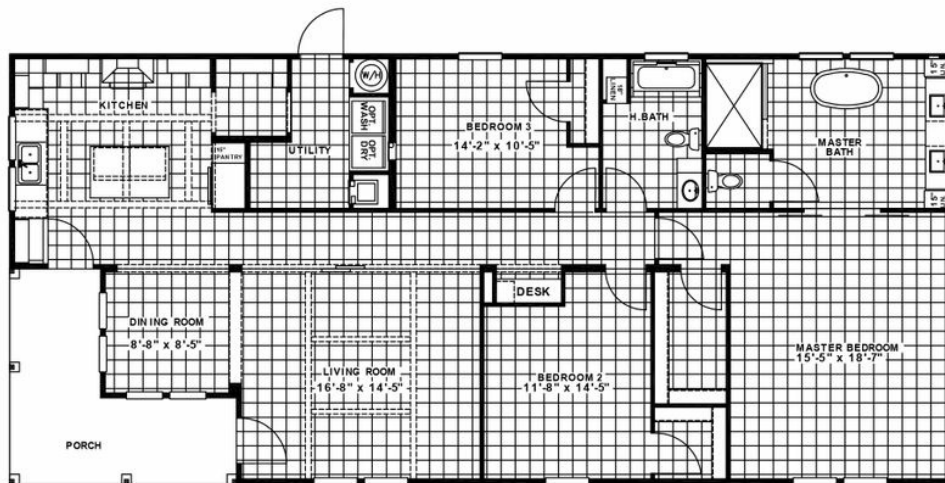

Southern Charm Model number: 27ELN32663BH19

3 beds • 2 baths • 2112 sq.ft. • 32' width • 66' depth

Our home building facilities invest in continuous product and process improvements. Plans, dimensions, features, materials, specifications and availability are subject to change without notice or obligation. Renderings and floor plans are representative likenesses of our homes and may differ from the actual homes. We invite you to tour a Home Center near you and inspect the highest value in quality housing available or call (423) 843-2111 to speak with a Home Consultant. Copyright 2017, CMH. All rights reserved.

<https://www.claytonhomeshixson.com>

CLAYTON HOMES-HIXSON

620 BOY SCOUT RD
HIXSON, TN 37343

Monday - Thursday: 9am to 6pm
Friday: 9am to 6pm
Saturday: 9am to 5pm
Sunday: Closed

(423) 843-2111