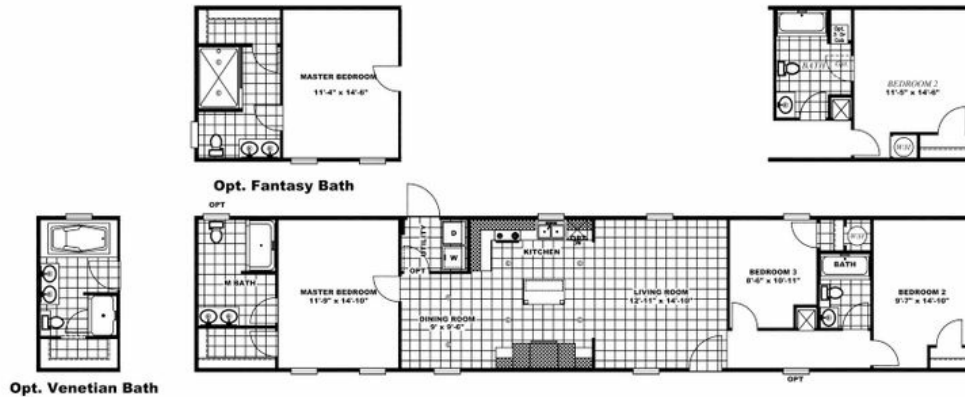

REVOLUTION 76B

REVOLUTION 76B Model number: 46REV16763BH18

3 beds • 2 baths • 1216 sq.ft. • 16' width • 76' depth

Our home building facilities invest in continuous product and process improvements. Plans, dimensions, features, materials, specifications and availability are subject to change without notice or obligation. Renderings and floor plans are representative likenesses of our homes and may differ from the actual homes. We invite you to tour a Home Center near you and inspect the highest value in quality housing available or call (423) 843-2111 to speak with a Home Consultant. Copyright 2017, CMH. All rights reserved.

REVOLUTION 76B Model number: 46REV16763BH18

3 beds • 2 baths • 1216 sq.ft. • 16' width • 76' depth

Our home building facilities invest in continuous product and process improvements. Plans, dimensions, features, materials, specifications and availability are subject to change without notice or obligation. Renderings and floor plans are representative likenesses of our homes and may differ from the actual homes. We invite you to tour a Home Center near you and inspect the highest value in quality housing available or call (423) 843-2111 to speak with a Home Consultant. Copyright 2017, CMH. All rights reserved.