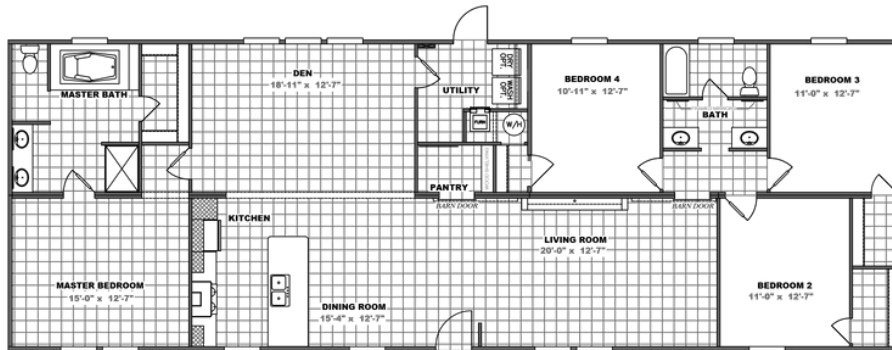

THE BREEZE II

THE BREEZE II Model number: 46SSP28764AH19

4 beds • 2 baths • 2128 sq.ft. • 28' width • 76' depth

Our home building facilities invest in continuous product and process improvements. Plans, dimensions, features, materials, specifications and availability are subject to change without notice or obligation. Renderings and floor plans are representative likenesses of our homes and may differ from the actual homes. We invite you to tour a Home Center near you and inspect the highest value in quality housing available or call (423) 843-2111 to speak with a Home Consultant. Copyright 2017, CMH. All rights reserved.

<https://www.claytonhomeshixson.com>

CLAYTON HOMES-HIXSON

620 BOY SCOUT RD
HIXSON, TN 37343

Monday - Thursday: 9am to 6pm
Friday: 9am to 6pm
Saturday: 9am to 5pm
Sunday: Closed

(423) 843-2111